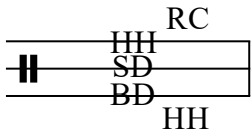

Jeff Asselin
DRUM ACADEMY

SHUFFLE - THE DOUBLE SHUFFLE WITH GHOST NOTES (THE CHICAGO SHUFFLE)

1) T U D T T U D T

2) T U D T T U D T

3)

4)