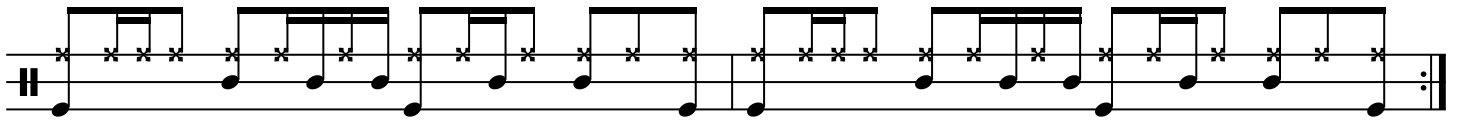

HH/RC
SD
BD

SLOW BLUES

R L

"Blueberry Hill", "Ain't it a Shame", "Poor Me", and "Blue Monday" Fats Domino, 1950's

"I Put a Spell on You" Screaming Jay Hawkins, 1956

"All Your Love" Magic Sam, 1956

"Lonely Avenue" Ray Charles, 1956