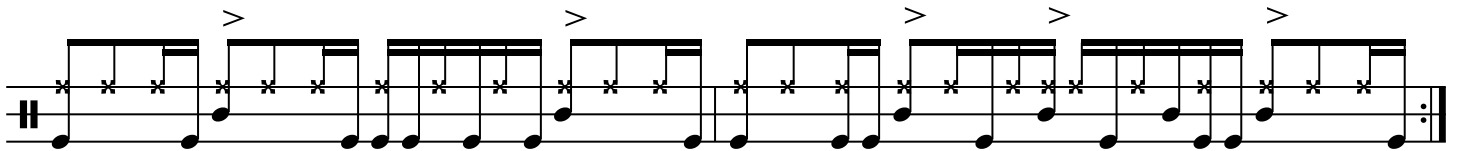

HH/RC
SD
BD

SLOW BLUES

R L

"Blueberry Hill", "Ain't it a Shame", "Poor Me", and "Blue Monday" Fats Domino, 1950's

"I Put a Spell on You" Screaming Jay Hawkins, 1956

"All Your Love" Magic Sam, 1956

"Lonely Avenue" Ray Charles, 1956