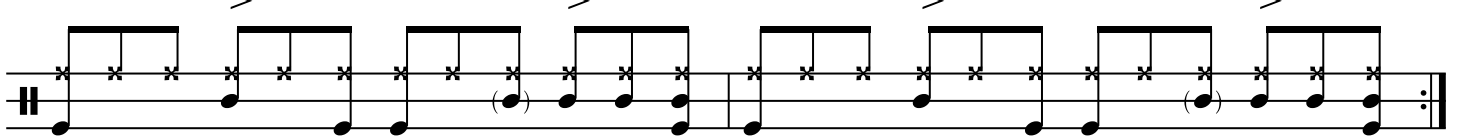

HH/RC
SD
BD

SLOW BLUES

R L

"Blueberry Hill", "Ain't it a Shame", "Poor Me", and "Blue Monday" Fats Domino, 1950's

"I Put a Spell on You" Screaming Jay Hawkins, 1956

"All Your Love" Magic Sam, 1956

"Lonely Avenue" Ray Charles, 1956