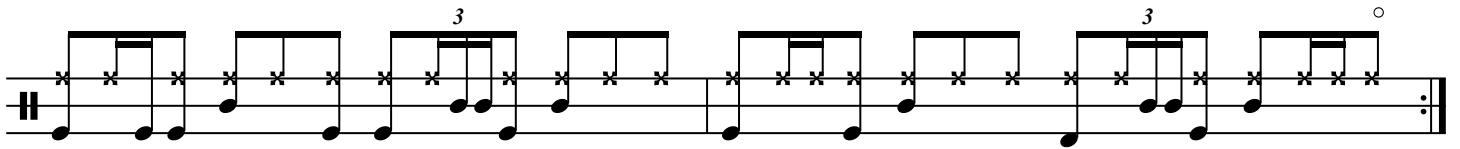

HH/RC
SD
BD

SLOW BLUES

R L

"Blueberry Hill", "Ain't it a Shame", "Poor Me", and "Blue Monday" Fats Domino, 1950's

"I Put a Spell on You" Screaming Jay Hawkins, 1956

"All Your Love" Magic Sam, 1956

"Lonely Avenue" Ray Charles, 1956