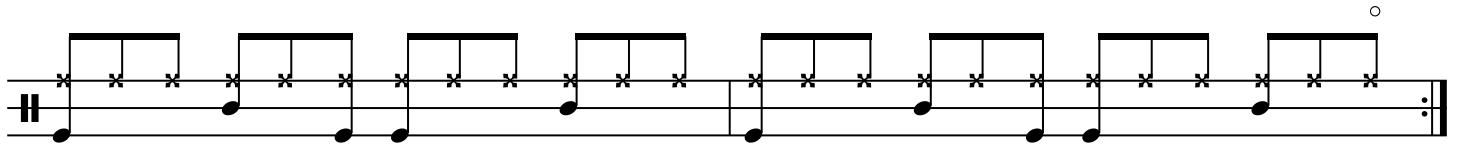

HH/RC
SD
BD

SLOW BLUES

R L

"Blueberry Hill", "Ain't it a Shame", "Poor Me", and "Blue Monday" Fats Domino, 1950's

"I Put a Spell on You" Screaming Jay Hawkins, 1956

"All Your Love" Magic Sam, 1956

"Lonely Avenue" Ray Charles, 1956