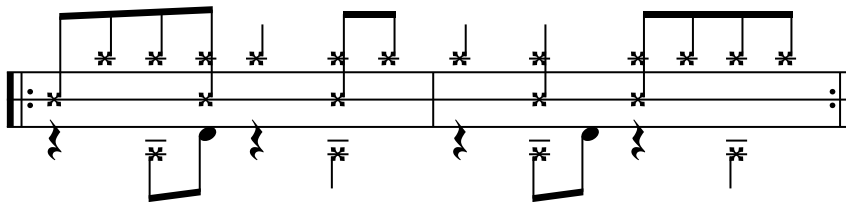

Mambo - 3-2 Son Clave