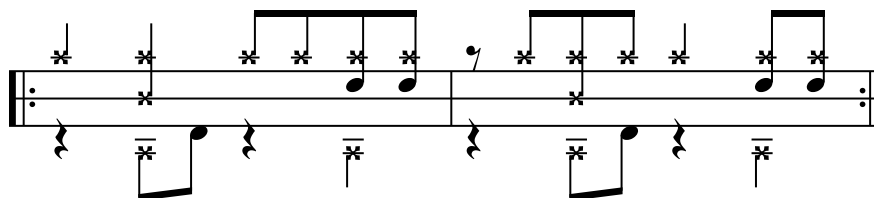

Mambo - 2-3 Son Clave