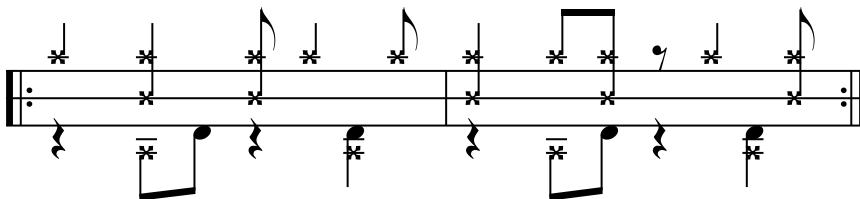

Mambo 2-3 Rumba Clave with Cascara Pattern