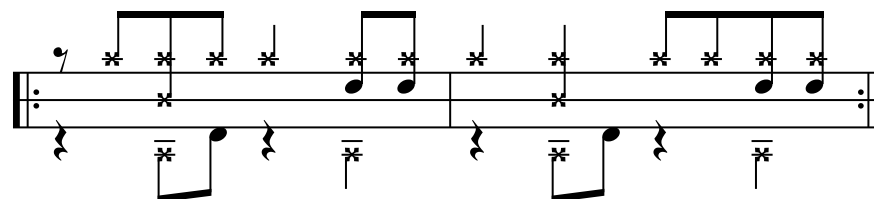

Mambo - 3-2 Son Clave