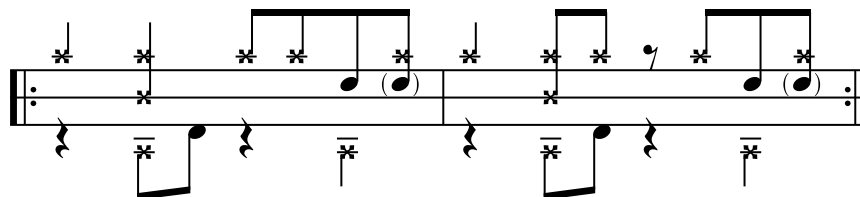

Mambo 2-3 Son or Rumba Clave with Cascara