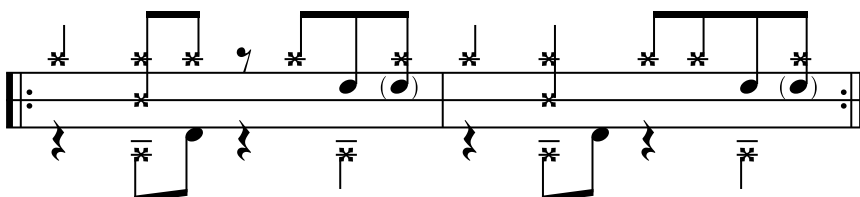

Mambo 3-2 Son or Rumba Clave with Cascara

Additional BD and HH Patterns