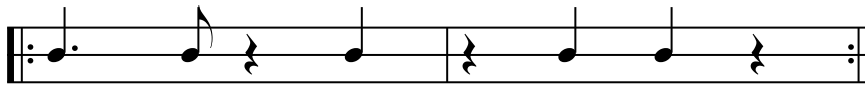

3-2 Son Clave