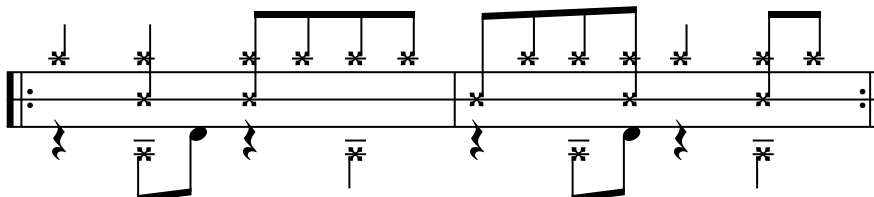

Mambo 2-3 Son Clave