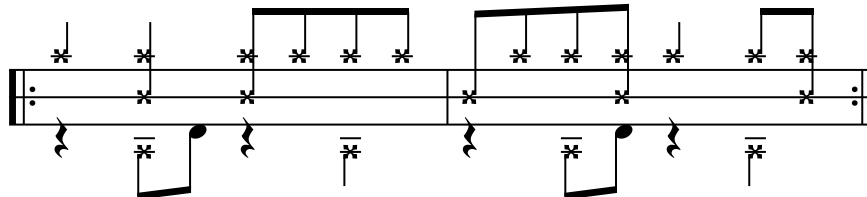

Mambo - 2-3 Rumba Clave