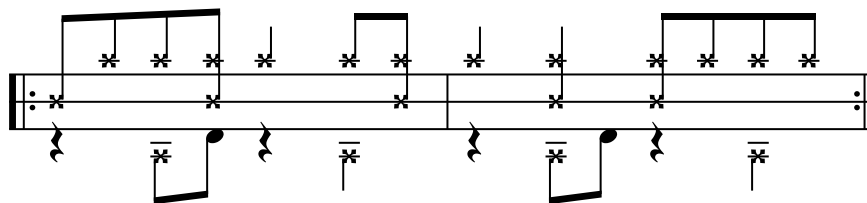

RC
TTSD
BD
HH

Clave

What is the Clave?

There are two meaning to the clave:

- 1) It is the "Key" to the rhythmic foundation on which Afro-Cuban music is based.
- 2) Clave also refers to a pair of short sticks. These sticks may be referred as "Claves". These sticks are stuck together to produce a rhythmic pattern.

3-2 Rumba Clave

2-3 Rumba Clave

***Direction of the Clave***

Everything you play melodically and rhythmically must be in harmony with the Clave. The direction of the Clave is defined by the melody and it can either be a 3-2 or a 2-3 Clave.

The Mambo

The Mambo is a popular Cuban dance rhythm that evolved from the Cuban Danzon (Dance). To understand Cuban music you must have an understanding of the Clave.

Mambo - 2-3 Son Clave

Mambo - 3-2 Son Clave

Mambo 2-3 Son Clave

Mambo - 3-2 Son Clave

Mambo - 2-3 Rumba Clave

Mambo - 3-2 Rumba Clave

Cascara

Cascara is a pattern that is played on the Ride Cymbal or on the shell of the floor tom. The word cascara is a *spanish* word meaning shell.