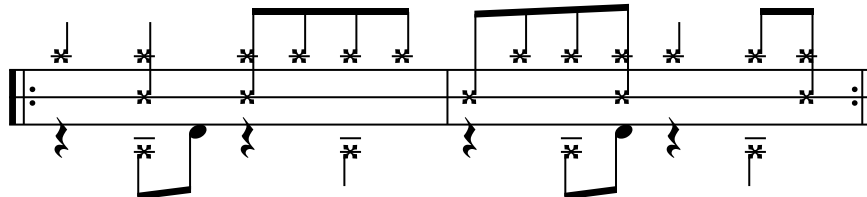

RC
TTSD
BD
HH

Clave

What is the Clave?

There are two meaning to the clave:

- 1) It is the "Key" to the rhythmic foundation on which Afro-Cuban music is based.
- 2) Clave also refers to a pair of short sticks. These sticks may be referred as "Claves". These sticks are stuck together to produce a rhythmic pattern.

3-2 Rumba Clave

2-3 Rumba Clave

***Direction of the Clave***

Everything you play melodically and rhythmically must be in harmony with the Clave. The direction of the Clave is defined by the melody and it can either be a 3-2 or a 2-3 Clave.

The Mambo

The Mambo is a popular Cuban dance rhythm that evolved from the Cuban Danzon (Dance). To understand Cuban music you must have an understanding of the Clave.

Mambo - 2-3 Son Clave

Mambo - 3-2 Son Clave

Mambo 2-3 Son Clave

Mambo - 3-2 Son Clave

Mambo - 2-3 Rumba Clave

Mambo - 3-2 Rumba Clave

Cascara

Cascara is a pattern that is played on the Ride Cymbal or on the shell of the floor tom. The word cascara is a *spanish* word meaning shell.