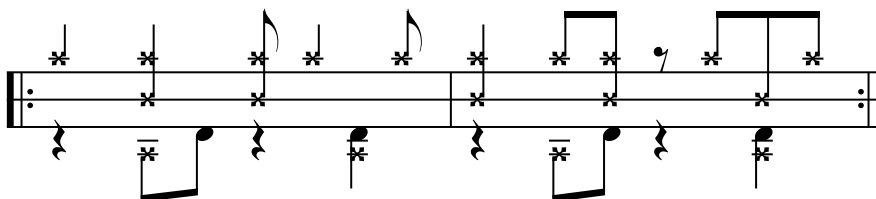

Mambo 2-3 with Cascara Pattern