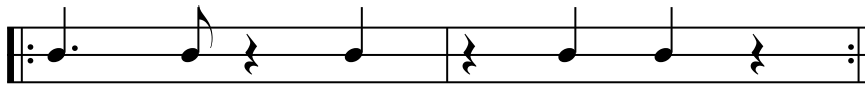

RC
TTSD
BD
HH

Clave

What is the Clave?

There are two meaning to the clave:

- 1) It is the "Key" to the rhythmic foundation on which Afro-Cuban music is based.
- 2) Clave also refers to a pair of short sticks. These sticks may be referred as "Claves". These sticks are stuck together to produce a rhythmic pattern.

Types of Clave

The Son Clave

The Son Clave has given birth to the Son Montuno, Guaracha, Mambo, Songo, and what we know today as Salsa, a term coined in New York City in the mid 70's to market this type of music to the world.

3-2 Son Clave

2-3 Son Clave

The Rumba Clave

This clave is called rumba clave because it is used in musical gatherings called rumbas. Rumbas are informal groups that combine African Drumming and Spanish or African vocal traditions with improvised dancing and singing.

3-2 Rumba Clave

2-3 Rumba Clave

***Direction of the Clave***

Everything you play melodically and rhythmically must be in harmony with the Clave. The direction of the Clave is defined by the melody and it can either be a 3-2 or a 2-3 Clave.