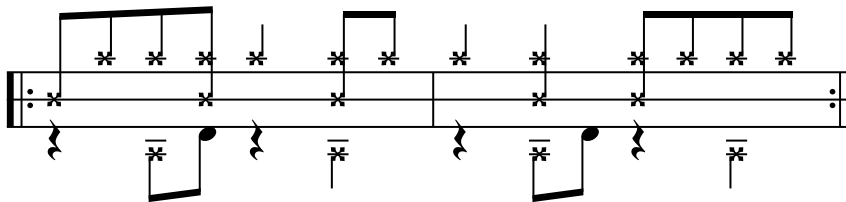

RC
TTSD
BD
HH

Clave

What is the Clave?

There are two meaning to the clave:

- 1) It is the "Key" to the rhythmic foundation on which Afro-Cuban music is based.
- 2) Clave also refers to a pair of short sticks. These sticks may be referred as "Claves". These sticks are stuck together to produce a rhythmic pattern.

3-2 Rumba Clave

2-3 Rumba Clave

***Direction of the Clave***

Everything you play melodically and rhythmically must be in harmony with the Clave. The direction of the Clave is defined by the melody and it can either be a 3-2 or a 2-3 Clave.

The Mambo

The Mambo is a popular Cuban dance rhythm that evolved from the Cuban Danzon (Dance). To understand Cuban music you must have an understanding of the Clave.

Mambo - 2-3 Son Clave

Mambo - 3-2 Son Clave

Mambo 2-3 Son Clave

Mambo - 3-2 Son Clave

Mambo - 2-3 Rumba Clave

Mambo - 3-2 Rumba Clave

Cascara

Cascara is a pattern that is played on the Ride Cymbal or on the shell of the floor tom. The word cascara is a *spanish* word meaning shell.