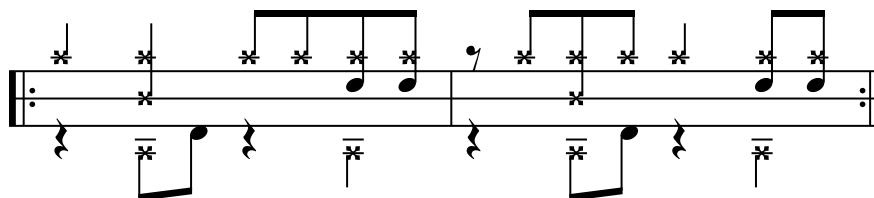

RC
TTSD
BD
HH

Clave

What is the Clave?

There are two meaning to the clave:

- 1) It is the "Key" to the rhythmic foundation on which Afro-Cuban music is based.
- 2) Clave also refers to a pair of short sticks. These sticks may be referred as "Claves". These sticks are stuck together to produce a rhythmic pattern.

3-2 Rumba Clave

2-3 Rumba Clave

***Direction of the Clave***

Everything you play melodically and rhythmically must be in harmony with the Clave. The direction of the Clave is defined by the melody and it can either be a 3-2 or a 2-3 Clave.

The Mambo

The Mambo is a popular Cuban dance rhythm that evolved from the Cuban Danzon (Dance). To understand Cuban music you must have an understanding of the Clave.

Mambo - 2-3 Son Clave

Mambo - 3-2 Son Clave

Mambo 2-3 Son Clave

Mambo - 3-2 Son Clave

Mambo - 2-3 Rumba Clave

Mambo - 3-2 Rumba Clave

Cascara

Cascara is a pattern that is played on the Ride Cymbal or on the shell of the floor tom. The word cascara is a *spanish* word meaning shell.