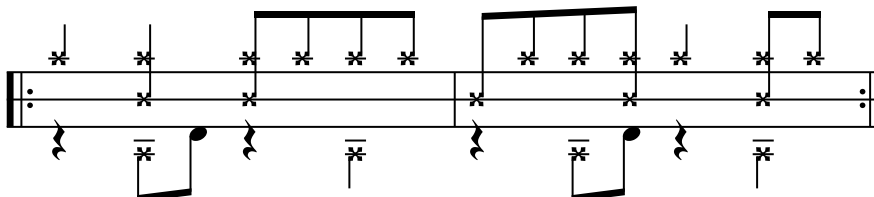

RC
TTSD
BD
HH

Clave

What is the Clave?

There are two meaning to the clave:

- 1) It is the "Key" to the rhythmic foundation on which Afro-Cuban music is based.
- 2) Clave also refers to a pair of short sticks. These sticks may be referred as "Claves". These sticks are stuck together to produce a rhythmic pattern.

3-2 Rumba Clave

2-3 Rumba Clave

***Direction of the Clave***

Everything you play melodically and rhythmically must be in harmony with the Clave. The direction of the Clave is defined by the melody and it can either be a 3-2 or a 2-3 Clave.

The Mambo

The Mambo is a popular Cuban dance rhythm that evolved from the Cuban Danzon (Dance). To understand Cuban music you must have an understanding of the Clave.

Mambo - 2-3 Son Clave

Mambo - 3-2 Son Clave

Mambo 2-3 Son Clave

Mambo - 3-2 Son Clave

Mambo - 2-3 Rumba Clave

Mambo - 3-2 Rumba Clave

Cascara

Cascara is a pattern that is played on the Ride Cymbal or on the shell of the floor tom. The word cascara is a *spanish* word meaning shell.