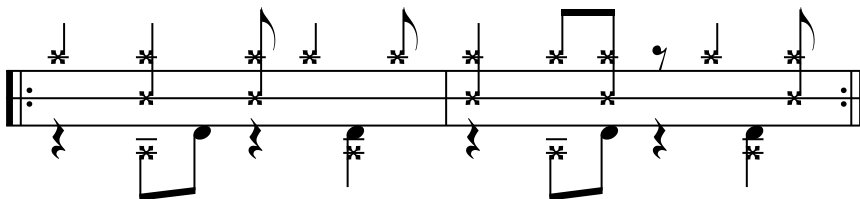

RC
TTSD
BD
HH

Clave

What is the Clave?

There are two meaning to the clave:

- 1) It is the "Key" to the rhythmic foundation on which Afro-Cuban music is based.
- 2) Clave also refers to a pair of short sticks. These sticks may be referred as "Claves". These sticks are stuck together to produce a rhythmic pattern.

3-2 Rumba Clave

2-3 Rumba Clave

***Direction of the Clave***

Everything you play melodically and rhythmically must be in harmony with the Clave. The direction of the Clave is defined by the melody and it can either be a 3-2 or a 2-3 Clave.

Mambo 2-3 Son Clave

Mambo - 3-2 Son Clave

Mambo - 2-3 Rumba Clave

Mambo - 3-2 Rumba Clave

Cascara

Cascara is a pattern that is played on the Ride Cymbal or on the shell of the floor tom. The word cascara is a *spanish* word meaning shell.

Mambo 3-2 with Cascara Pattern

Mambo 2-3 with Cascara Pattern

Mambo 3-2 Rumba Clave with Cascara Pattern

Mambo 2-3 Rumba Clave with Cascara Pattern

Mambo 2-3 Son or Rumba Clave with Cascara

Mambo 3-2 Son or Rumba Clave with Cascara