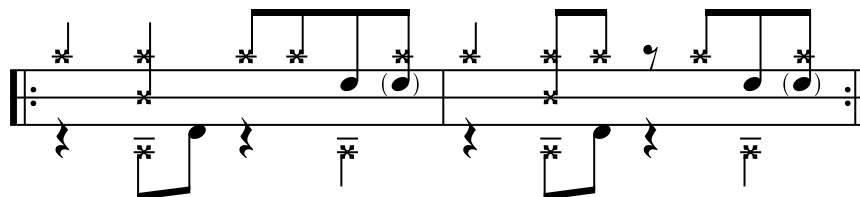

RC
TTSD
BD
HH

Clave

What is the Clave?

There are two meaning to the clave:

- 1) It is the "Key" to the rhythmic foundation on which Afro-Cuban music is based.
- 2) Clave also refers to a pair of short sticks. These sticks may be referred as "Claves". These sticks are stuck together to produce a rhythmic pattern.

3-2 Rumba Clave

2-3 Rumba Clave

***Direction of the Clave***

Everything you play melodically and rhythmically must be in harmony with the Clave. The direction of the Clave is defined by the melody and it can either be a 3-2 or a 2-3 Clave.

Mambo 2-3 Son Clave

Mambo - 3-2 Son Clave

Mambo - 2-3 Rumba Clave

Mambo - 3-2 Rumba Clave

Cascara

Cascara is a pattern that is played on the Ride Cymbal or on the shell of the floor tom. The word cascara is a *spanish* word meaning shell.

Mambo 3-2 with Cascara Pattern

Mambo 2-3 with Cascara Pattern

Mambo 3-2 Rumba Clave with Cascara Pattern

Mambo 2-3 Rumba Clave with Cascara Pattern

Mambo 2-3 Son or Rumba Clave with Cascara

Mambo 3-2 Son or Rumba Clave with Cascara