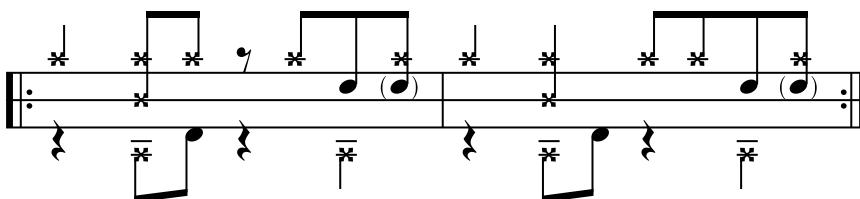

RC
TTSD
BD
HH

Clave

What is the Clave?

There are two meaning to the clave:

- 1) It is the "Key" to the rhythmic foundation on which Afro-Cuban music is based.
- 2) Clave also refers to a pair of short sticks. These sticks may be referred as "Claves". These sticks are stuck together to produce a rhythmic pattern.

3-2 Rumba Clave

2-3 Rumba Clave

***Direction of the Clave***

Everything you play melodically and rhythmically must be in harmony with the Clave. The direction of the Clave is defined by the melody and it can either be a 3-2 or a 2-3 Clave.

Mambo 2-3 Son Clave

Mambo - 3-2 Son Clave

Mambo - 2-3 Rumba Clave

Mambo - 3-2 Rumba Clave

Cascara

Cascara is a pattern that is played on the Ride Cymbal or on the shell of the floor tom. The word cascara is a *spanish* word meaning shell.

Mambo 3-2 with Cascara Pattern

Mambo 2-3 with Cascara Pattern

Mambo 3-2 Rumba Clave with Cascara Pattern

Mambo 2-3 Rumba Clave with Cascara Pattern

Mambo 2-3 Son or Rumba Clave with Cascara

Mambo 3-2 Son or Rumba Clave with Cascara