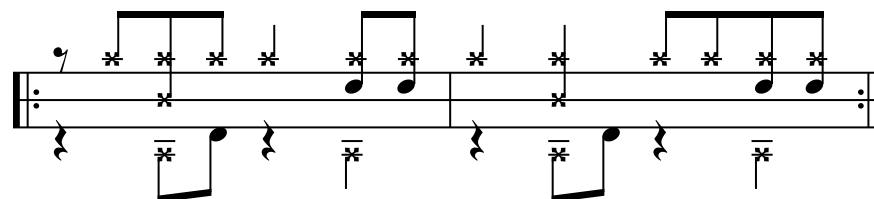

RC
TTSD
BD
HH

Clave

What is the Clave?

There are two meaning to the clave:

- 1) It is the "Key" to the rhythmic foundation on which Afro-Cuban music is based.
- 2) Clave also refers to a pair of short sticks. These sticks may be referred as "Claves". These sticks are stuck together to produce a rhythmic pattern.

3-2 Rumba Clave

2-3 Rumba Clave

***Direction of the Clave***

Everything you play melodically and rhythmically must be in harmony with the Clave. The direction of the Clave is defined by the melody and it can either be a 3-2 or a 2-3 Clave.

The Mambo

The Mambo is a popular Cuban dance rhythm that evolved from the Cuban Danzon (Dance). To understand Cuban music you must have an understanding of the Clave.

Mambo - 2-3 Son Clave

Mambo - 3-2 Son Clave

Mambo 2-3 Son Clave

Mambo - 3-2 Son Clave

Mambo - 2-3 Rumba Clave

Mambo - 3-2 Rumba Clave

Cascara

Cascara is a pattern that is played on the Ride Cymbal or on the shell of the floor tom. The word cascara is a *spanish* word meaning shell.