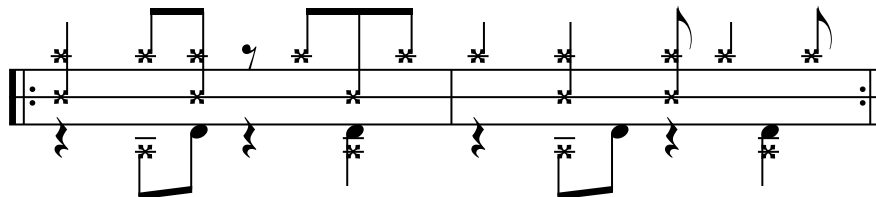

Mambo 3-2 with Cascara Pattern