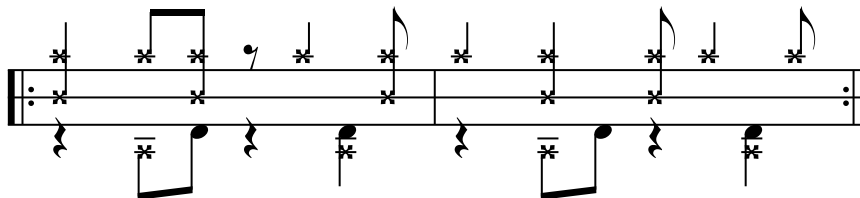

Mambo 3-2 Rumba Clave with Cascara Pattern